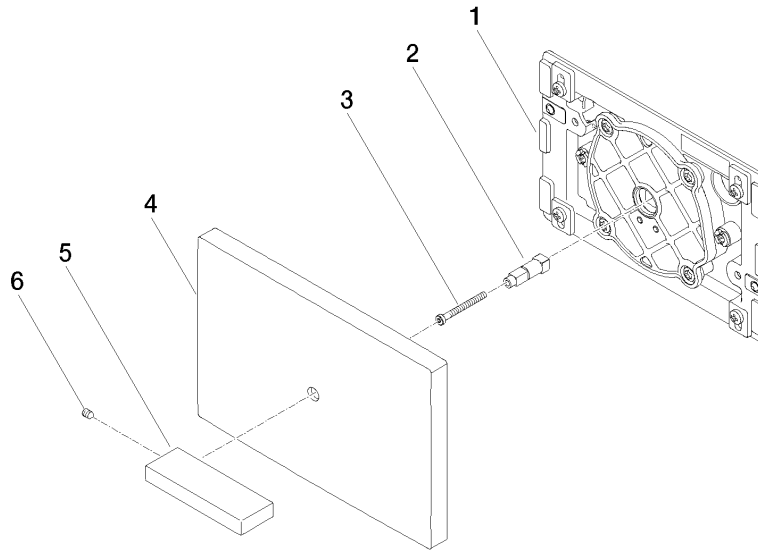

Cover plate for the concealed WC cistern made by TeCe - Brushed Durabronze  
(23kt Gold)

IMO

12 660 979

- cover plate 150 x 240 x 15 mm
- flush handle with rotary operation and two-volume technology (full flush/partial flush)

Cover plate for the concealed WC cistern made by TeCe - Brushed Durabronze  
(23kt Gold)

IMO

12 660 979  
mm [inches]

12 660 979  
Parts for other  
finishes can be found  
here: Chrome